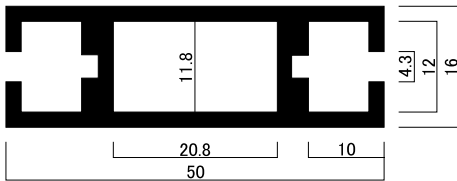

Beam extrusion

50mm ビーム 50mm

COLOR	white , charcoal gray , aluminium