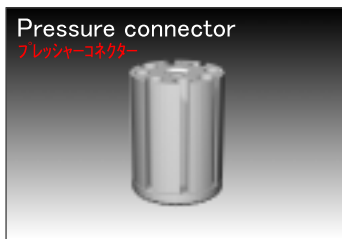

Struktur ストラクチャー

COLOR	white , charcoal gray , aluminium blue , red , yellow

size	
(A) 990	(B) 553.5
(A) 495	(B) 281.75